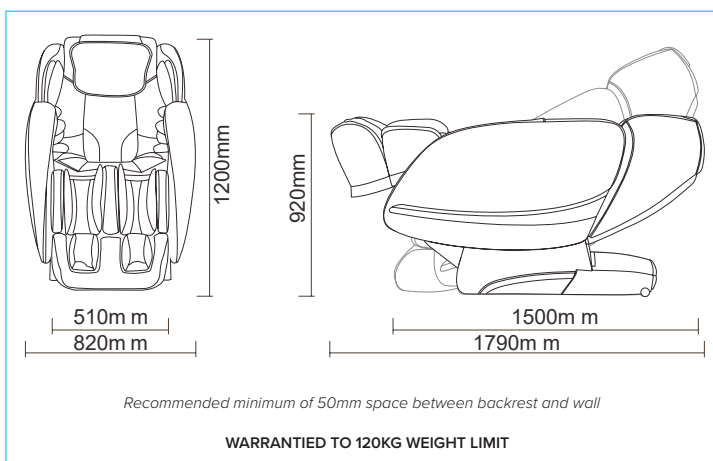

SALES COLLATERAL AVAILABLE

- POS PAGE
- SPECIFICATION / TRAINING SHEET
- QUICK START GUIDE & OPERATING INSTRUCTIONS

KEY FEATURES & BENEFITS

CONSTRUCTION	Powder coated iron frame and legs	The underlying frame is constructed from iron providing strength, stability and peace of mind with a 5 year structural warranty
UPHOLSTERY	Polyurethane Upholstery	Finished in sleek polyurethane upholstery the chair is textured, soft to touch and easy to keep clean
MASSAGE PROGRAMS	Six automatic massage programs plus manual controls	Six automatic massage programs plus optional manual controls mean the Rocco has a mode to suit everyone from office workers to athletes
AIRBAGS	28 Airbags	Airbags at the shoulders, arms, calves and feet closely replicate the feel of an authentic hand massage
MASSAGE RAIL LENGTH	135cm SL track massage rail	The generous length massage rail easily accommodates taller users. The SL shape fits ergonomically with the human body - allowing the rollers to perform realistic massage techniques along the back, glutes & hamstrings
ZERO GRAVITY RECLINE	Zero gravity recline function	The zero gravity (horizontal) recline position enhances the massage experience by evenly distributing weight and creating a feeling of weightlessness
ZERO WALL SPACE DESIGN	Zero wall space design	The zero wall space design allows the chair to be placed just 50mm away from the wall, saving on floor space and keeping the chair out of the way when not in use
BLUETOOTH SPEAKERS	Bluetooth audio speaker system	Kick back with your favourite tunes while you enjoy a relaxing massage
FOOT ROLLER MASSAGE	Adjustable speed foot rollers	Foot rollers for the soles and heels combine with the airbags to provide a relaxing full foot massage and relieve the stress of a long day
MEMORY FUNCTIONS	2 Programmable memory modes	Save and quickly load up favorite massage settings at the touch of a button
HEATED SEAT	Infrared heated seat	Infrared heating element warms the seat back area
ARMREST QUICK BUTTONS	Quick buttons in the armrest as well as a full remote control	Adjust your recline angle with convenient quick button controls in the armrest, as well as a full size remote control for fine tuning of settings
USB CHARGER	Keep your smartphone nearby and fully charged with the embedded USB port	